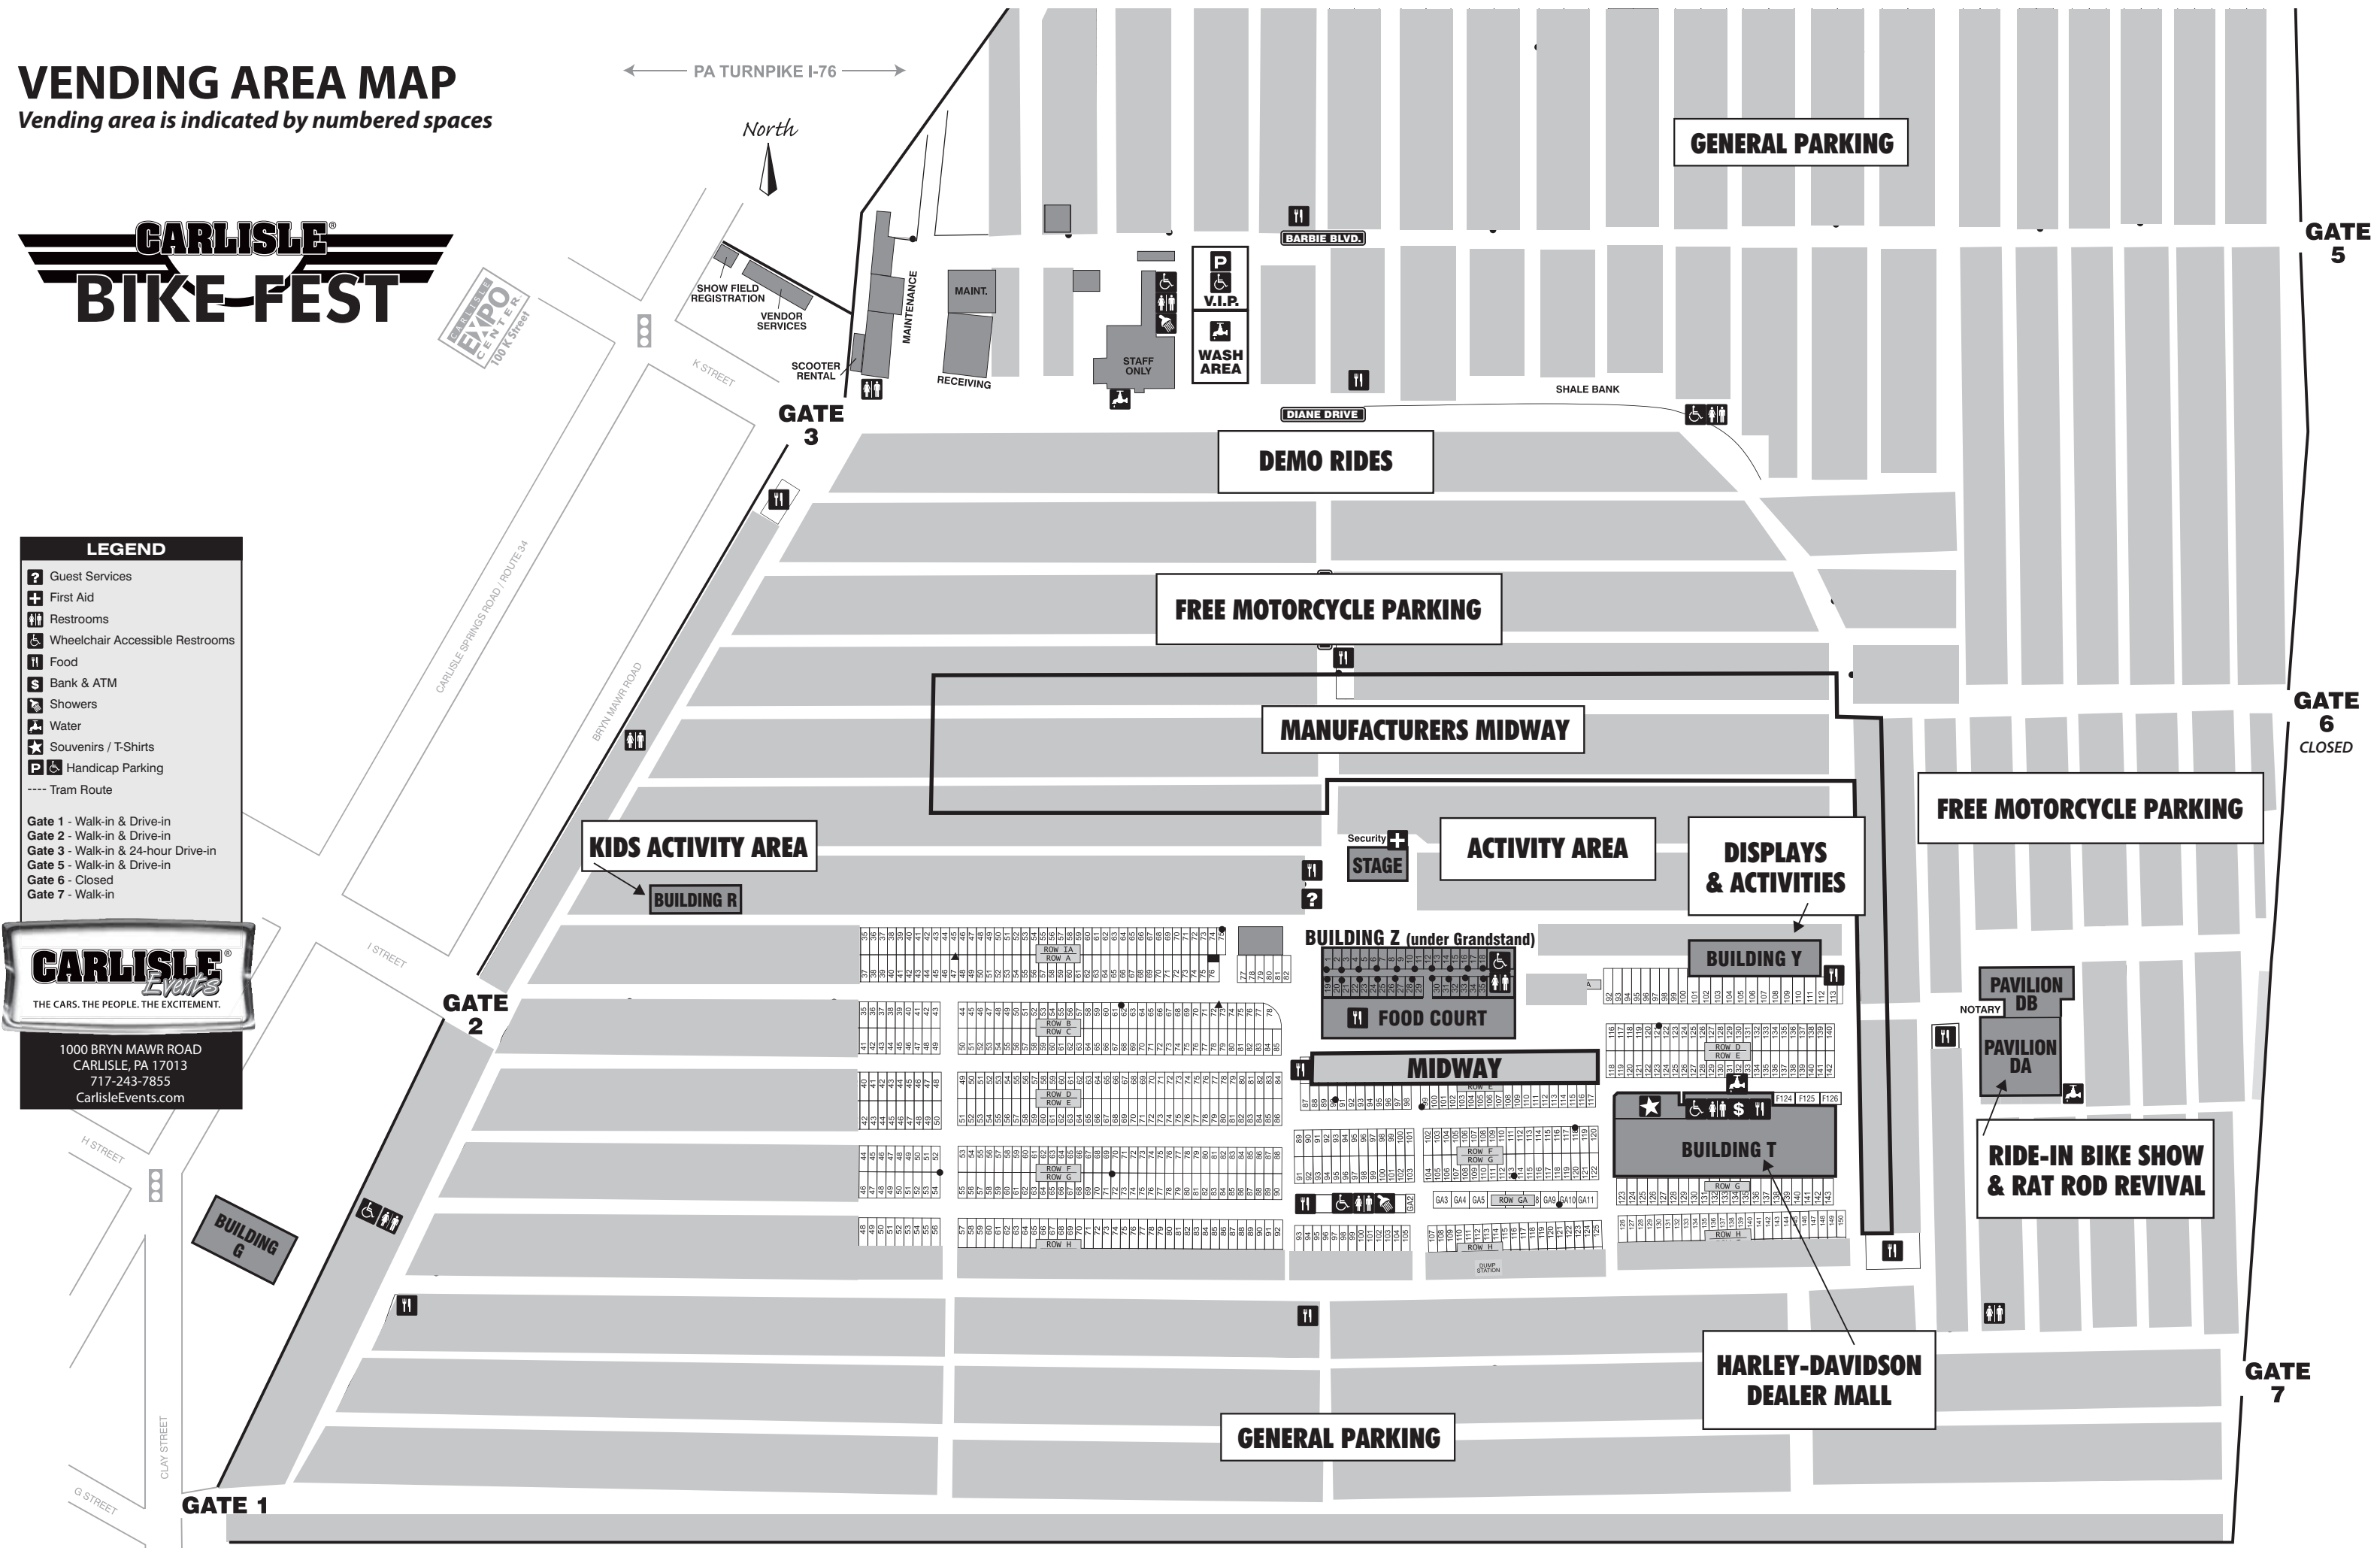

VENDING AREA MAP

Vending area is indicated by numbered spaces

LEGEND

- Guest Services
- First Aid
- Restrooms
- Wheelchair Accessible Restrooms
- Food
- Bank & ATM
- Showers
- Water
- Souvenirs / T-Shirts
- Handicap Parking
- Tram Route

- Gate 1 - Walk-in & Drive-in
- Gate 2 - Walk-in & Drive-in
- Gate 3 - Walk-in & 24-hour Drive-in
- Gate 5 - Walk-in & Drive-in
- Gate 6 - Closed
- Gate 7 - Walk-in

1000 BRYN MAWR ROAD
CARLISLE, PA 17013
717-243-7855
CarlisleEvents.com

← PA TURNPIKE I-76

North

GATE 5

GATE 6
CLOSED

GATE 7

CARLISLE EXPO CENTER
100 K Street

SHOW FIELD REGISTRATION
VENDOR SERVICES

GATE 3

DEMO RIDES

FREE MOTORCYCLE PARKING

MANUFACTURERS MIDWAY

KIDS ACTIVITY AREA

BUILDING R

Security
STAGE

ACTIVITY AREA

DISPLAYS & ACTIVITIES

BUILDING Z (under Grandstand)

FOOD COURT

BUILDING Y

GATE 2

MIDWAY

BUILDING T

NOTARY
PAVILION DB

PAVILION DA

RIDE-IN BIKE SHOW & RAT ROD REVIVAL

HARLEY-DAVIDSON DEALER MALL

GENERAL PARKING

GATE 1

H STREET

G STREET

CLAY STREET

I STREET

K STREET

BRYN MAWR ROAD

GARBIE BLVD.

DIANE DRIVE

SHALE BANK

RECEIVING

MAINT.

STAFF ONLY

SCOOTER RENTAL

V.I.P.

WASH AREA

37	38	39	40	41	42	43	44	45	46	47	48	49	50	51	52	53	54	55	56	57	58	59	60	61	62	63	64	65	66	67	68	69	70	71	72	73	74	75	76	77	78	79	80	81	82	83	84	85	86	87	88	89	90	91	92

93	94	95	96	97	98	99	100	101	102	103	104	105	106	107	108	109	110	111	112	113	114	115	116	117	118	119	120	121	122	123	124	125	126	127	128	129	130	131	132	133	134	135	136	137	138	139	140	141	142	143	144	145	146	147	148	149	150

151	152	153	154	155	156	157	158	159	160	161	162	163	164	165	166	167	168	169	170	171	172	173	174	175	176	177	178	179	180	181	182	183	184	185	186	187	188	189	190	191	192	193	194	195	196	197	198	199	200	201	202	203	204	205	206	207	208	209	210	211	212	213	214	215	216	217	218	219	220	221	222	223	224	225	226	227	228	229	230	231	232	233	234	235	236	237	238	239	240	241	242	243	244	245	246	247	248	249	250

251	252	253	254	255	256	257	258	259	260	261	262	263	264	265	266	267	268	269	270	271	272	273	274	275	276	277	278	279	280	281	282	283	284	285	286	287	288	289	290	291	292	293	294	295	296	297	298	299	300	301	302	303	304	305	306	307	308	309	310	311	312	313	314	315	316	317	318	319	320	321	322	323	324	325	326	327	328	329	330	331	332	333	334	335	336	337	338	339	340	341	342	343	344	345	346	347	348	349	350

351	352	353	354	355	356	357	358	359	360	361	362	363	364	365	366	367	368	369	370	371	372	373	374	375	376	377	378	379	380	381	382	383	384	385	386	387	388	389	390	391	392	393	394	395	396	397	398	399	400	401	402	403	404	405	406	407	408	409	410	411	412	413	414	415	416	417	418	419	420	421	422	423	424	425	426	427	428	429	430	431	432	433	434	435	436	437	438	439	440	441	442	443	444	445	446	447	448	449	450

451	452	453	454	455	456	457	458	459	460	461	462	463	464	465	466	467	468	469	470	471	472	473	474	475	476	477	478	479	480	481	482	483	484	485	486	487	488	489	490	491	492	493	494	495	496	497	498	499	500	501	502	503	504	505	506	507	508	509	510	511	512	513	514	515	516	517	518	519	520	521	522	523	524	525	526	527	528	529	530	531	532	533	534	535	536	537	538	539	540	541	542	543	544	545	546	547	548	549	550

551	552	553	554	555	556	557	558	559	560	561	562	563	564	565	566	567	568	569	570	571	572	573	574	575	576	577	578	579	580	581	582	583	584	585	586	587	588	589	590	591	592	593	594	595	596	597	598	599	600	601	602	603	604	605	606	607	608	609	610	611	612	613	614	615	616	617	618	619	620	621	622	623	624	625	626	627	628	629	630	631	632	633	634	635	636	637	638	639	640	641	642	643	644	645	646	647	648	649	650